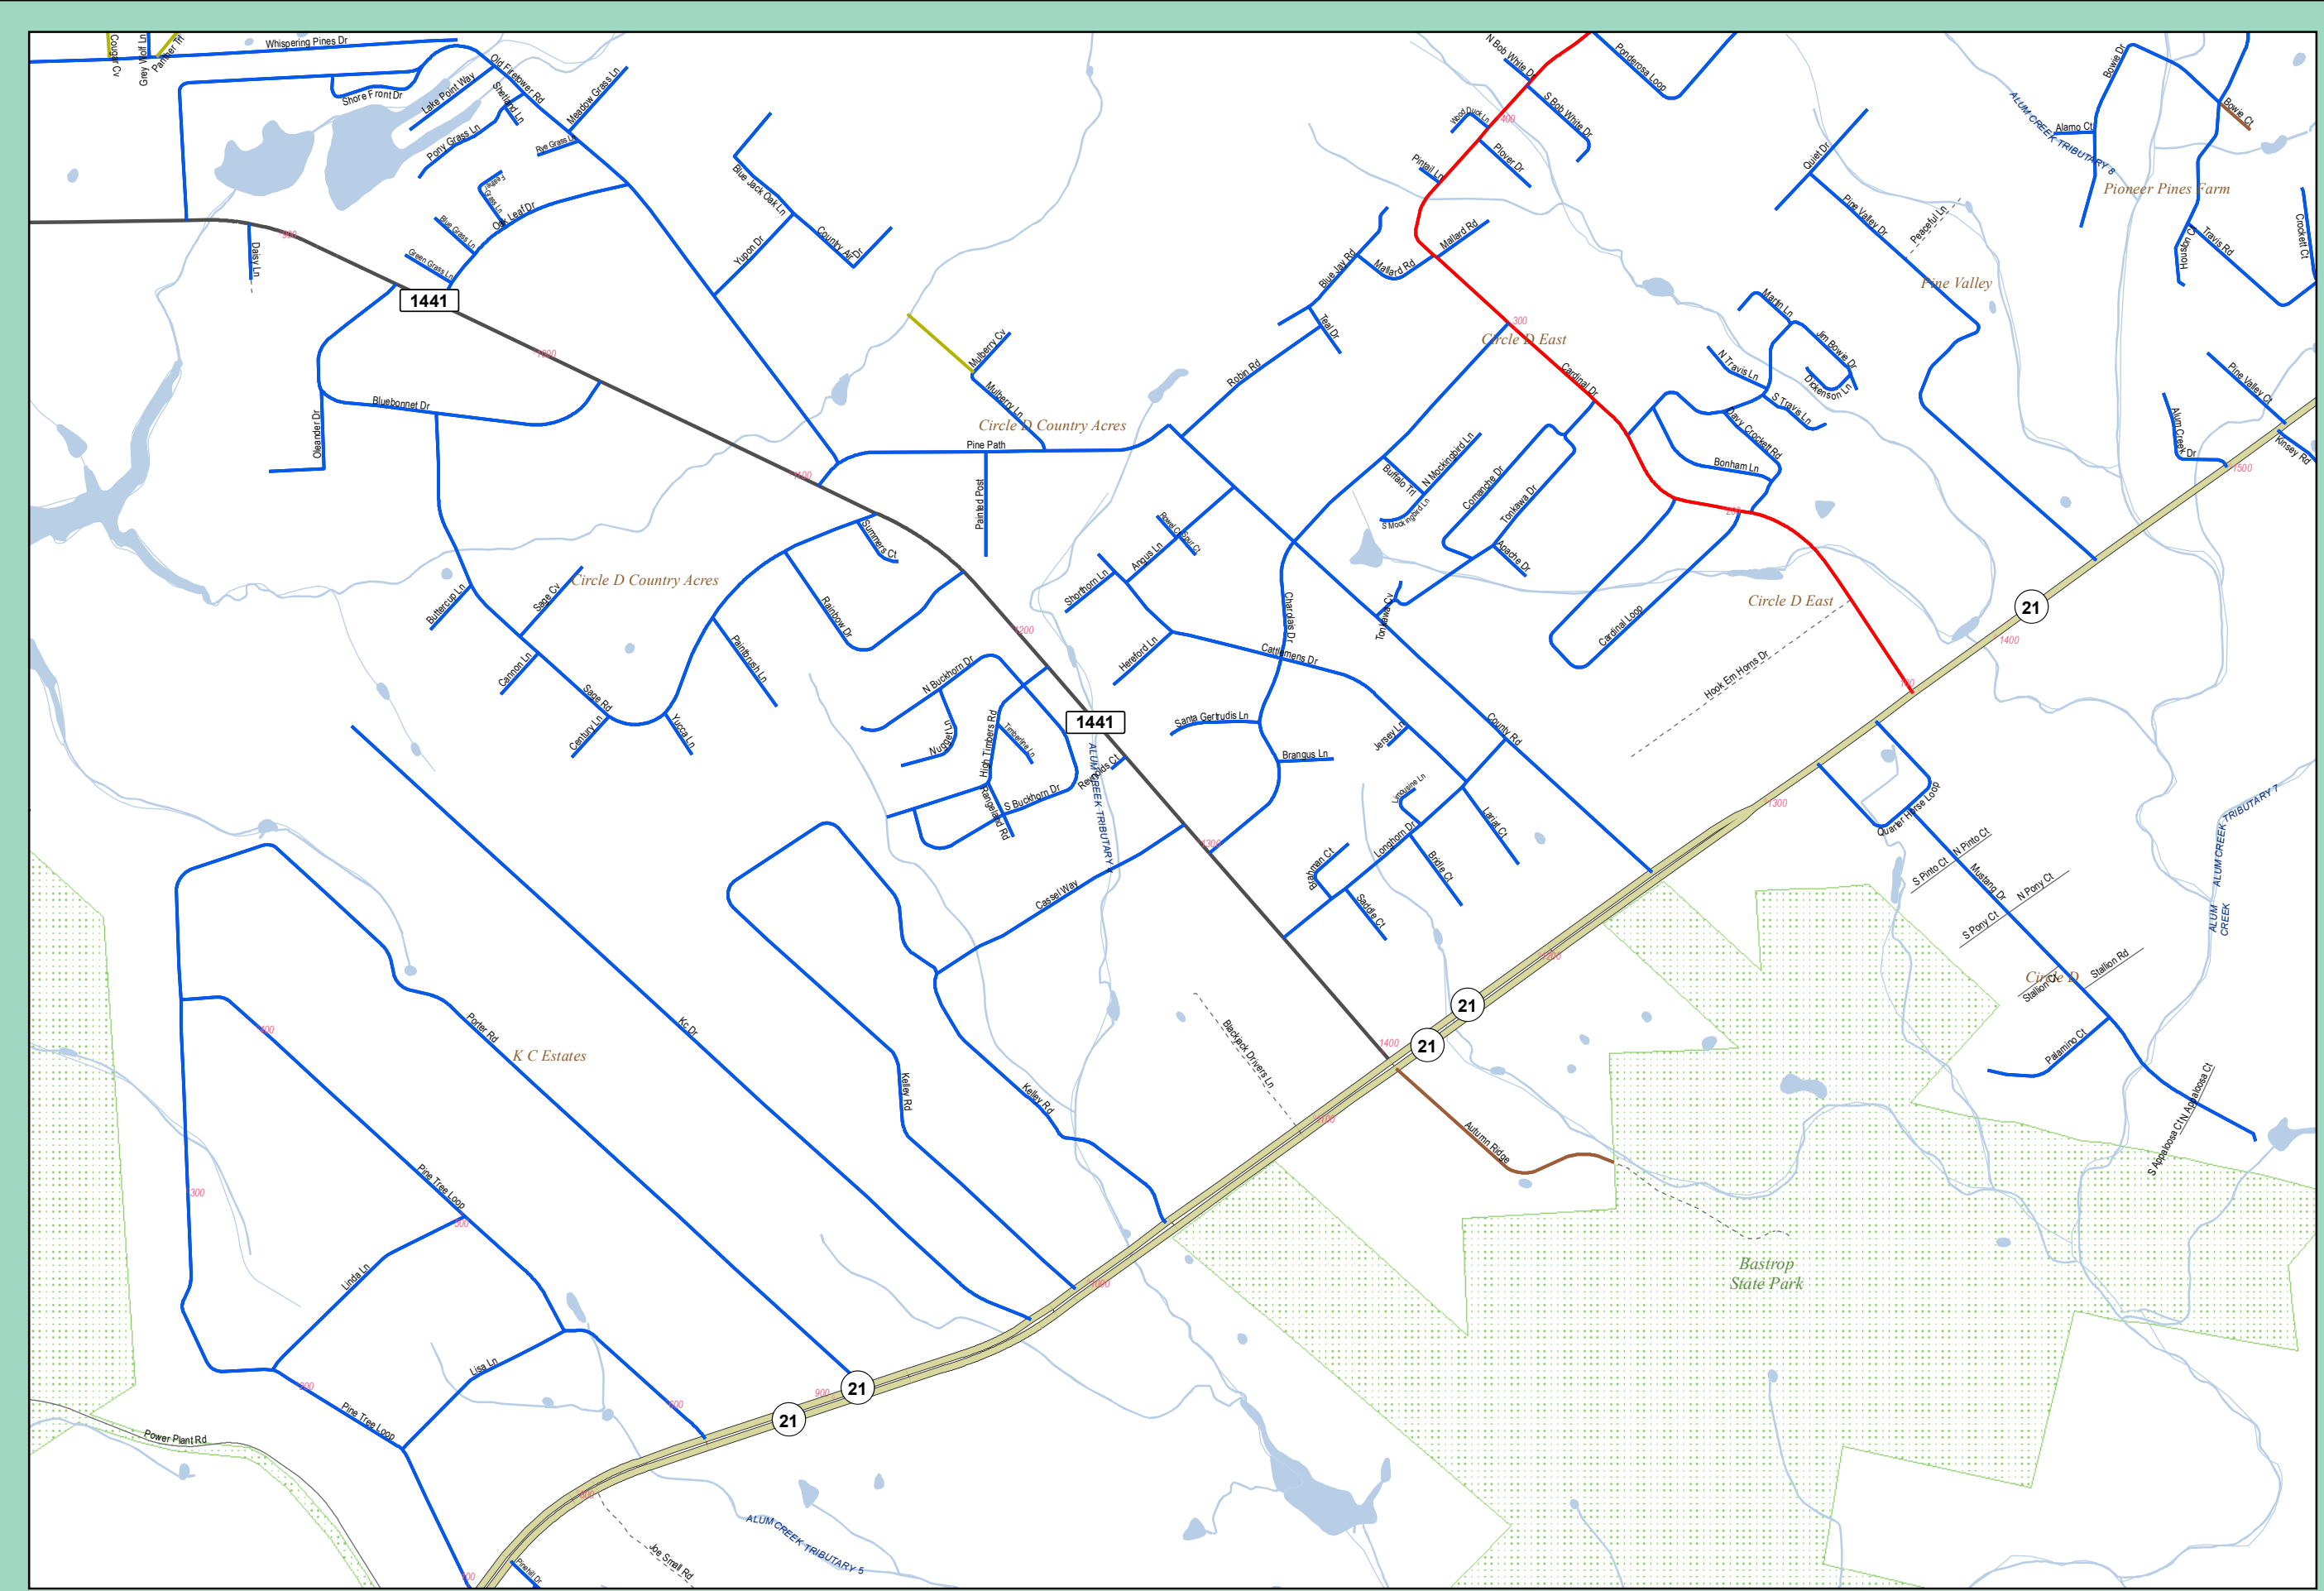

Bastrop County Locator
2023 Issue

Produced By: Bastrop County
Information Technology - GIS
Name: Circle D Area_c
Produced: 2/23/2023

Bastrop County provides this map "as is" and assumes no liability for its completeness or accuracy. Information shown on this map is derived from public records that are constantly undergoing change and do not replace a site survey. This product is for informational purposes and may not have been prepared for or be suitable for legal, engineering or surveying purposes. It does not represent an on-the-ground survey and represents only the approximate relative location of property boundaries.