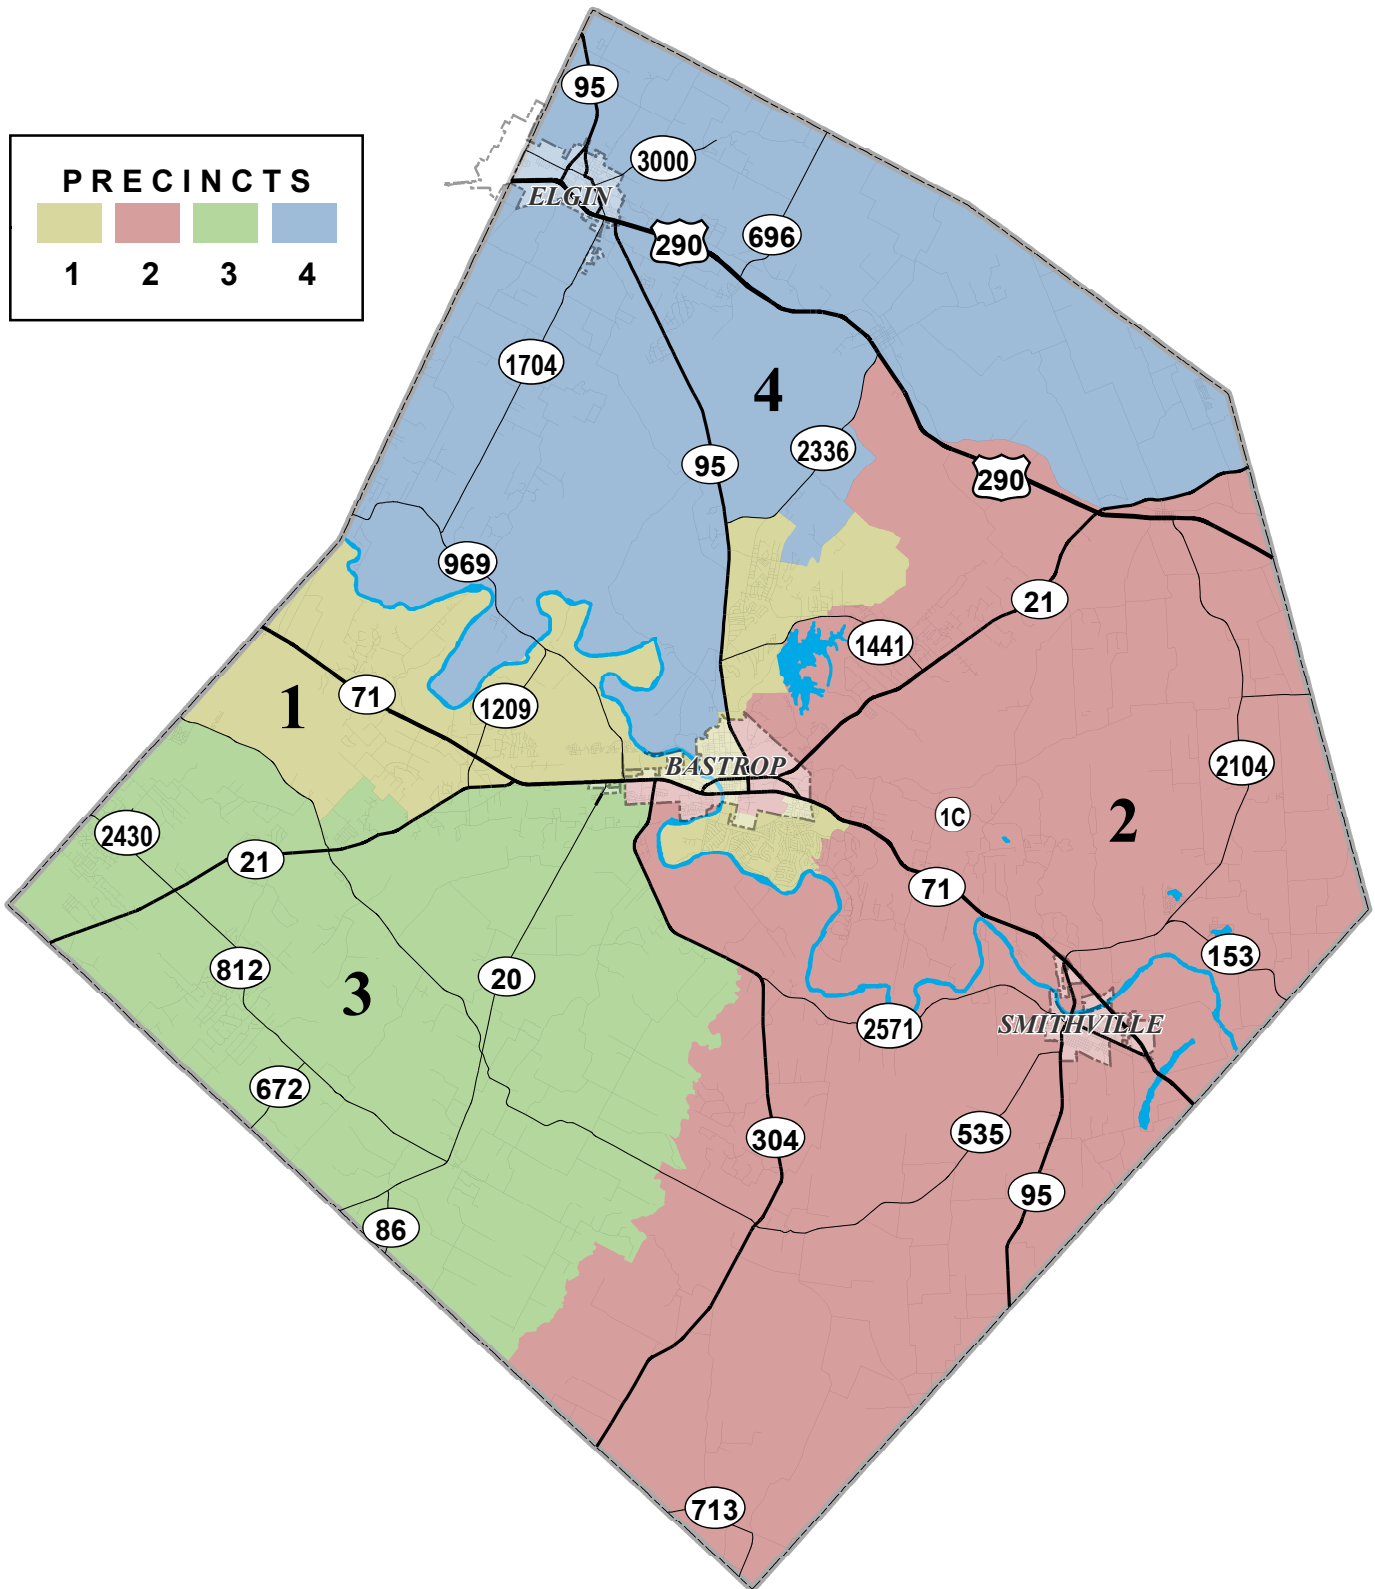

Commissioner, Justice of the Peace & Constable Precincts

BASTROP COUNTY TEXAS
Map Produced: 01/01/2022

N

0 4 Miles

Legend

-  US Highway
-  State Highway
-  State FM Road
-  City Limit
-  County Line
-  Water Feature

Bastrop County provides this map "as is" and assumes no liability for its completeness or accuracy. Information shown on this map is derived from public records that are constantly undergoing change. This product is for informational purposes and may not have been prepared for or be suitable for legal, engineering or surveying purposes. It does not represent an on-the-ground survey and represents only the approximate relative location of property boundaries.