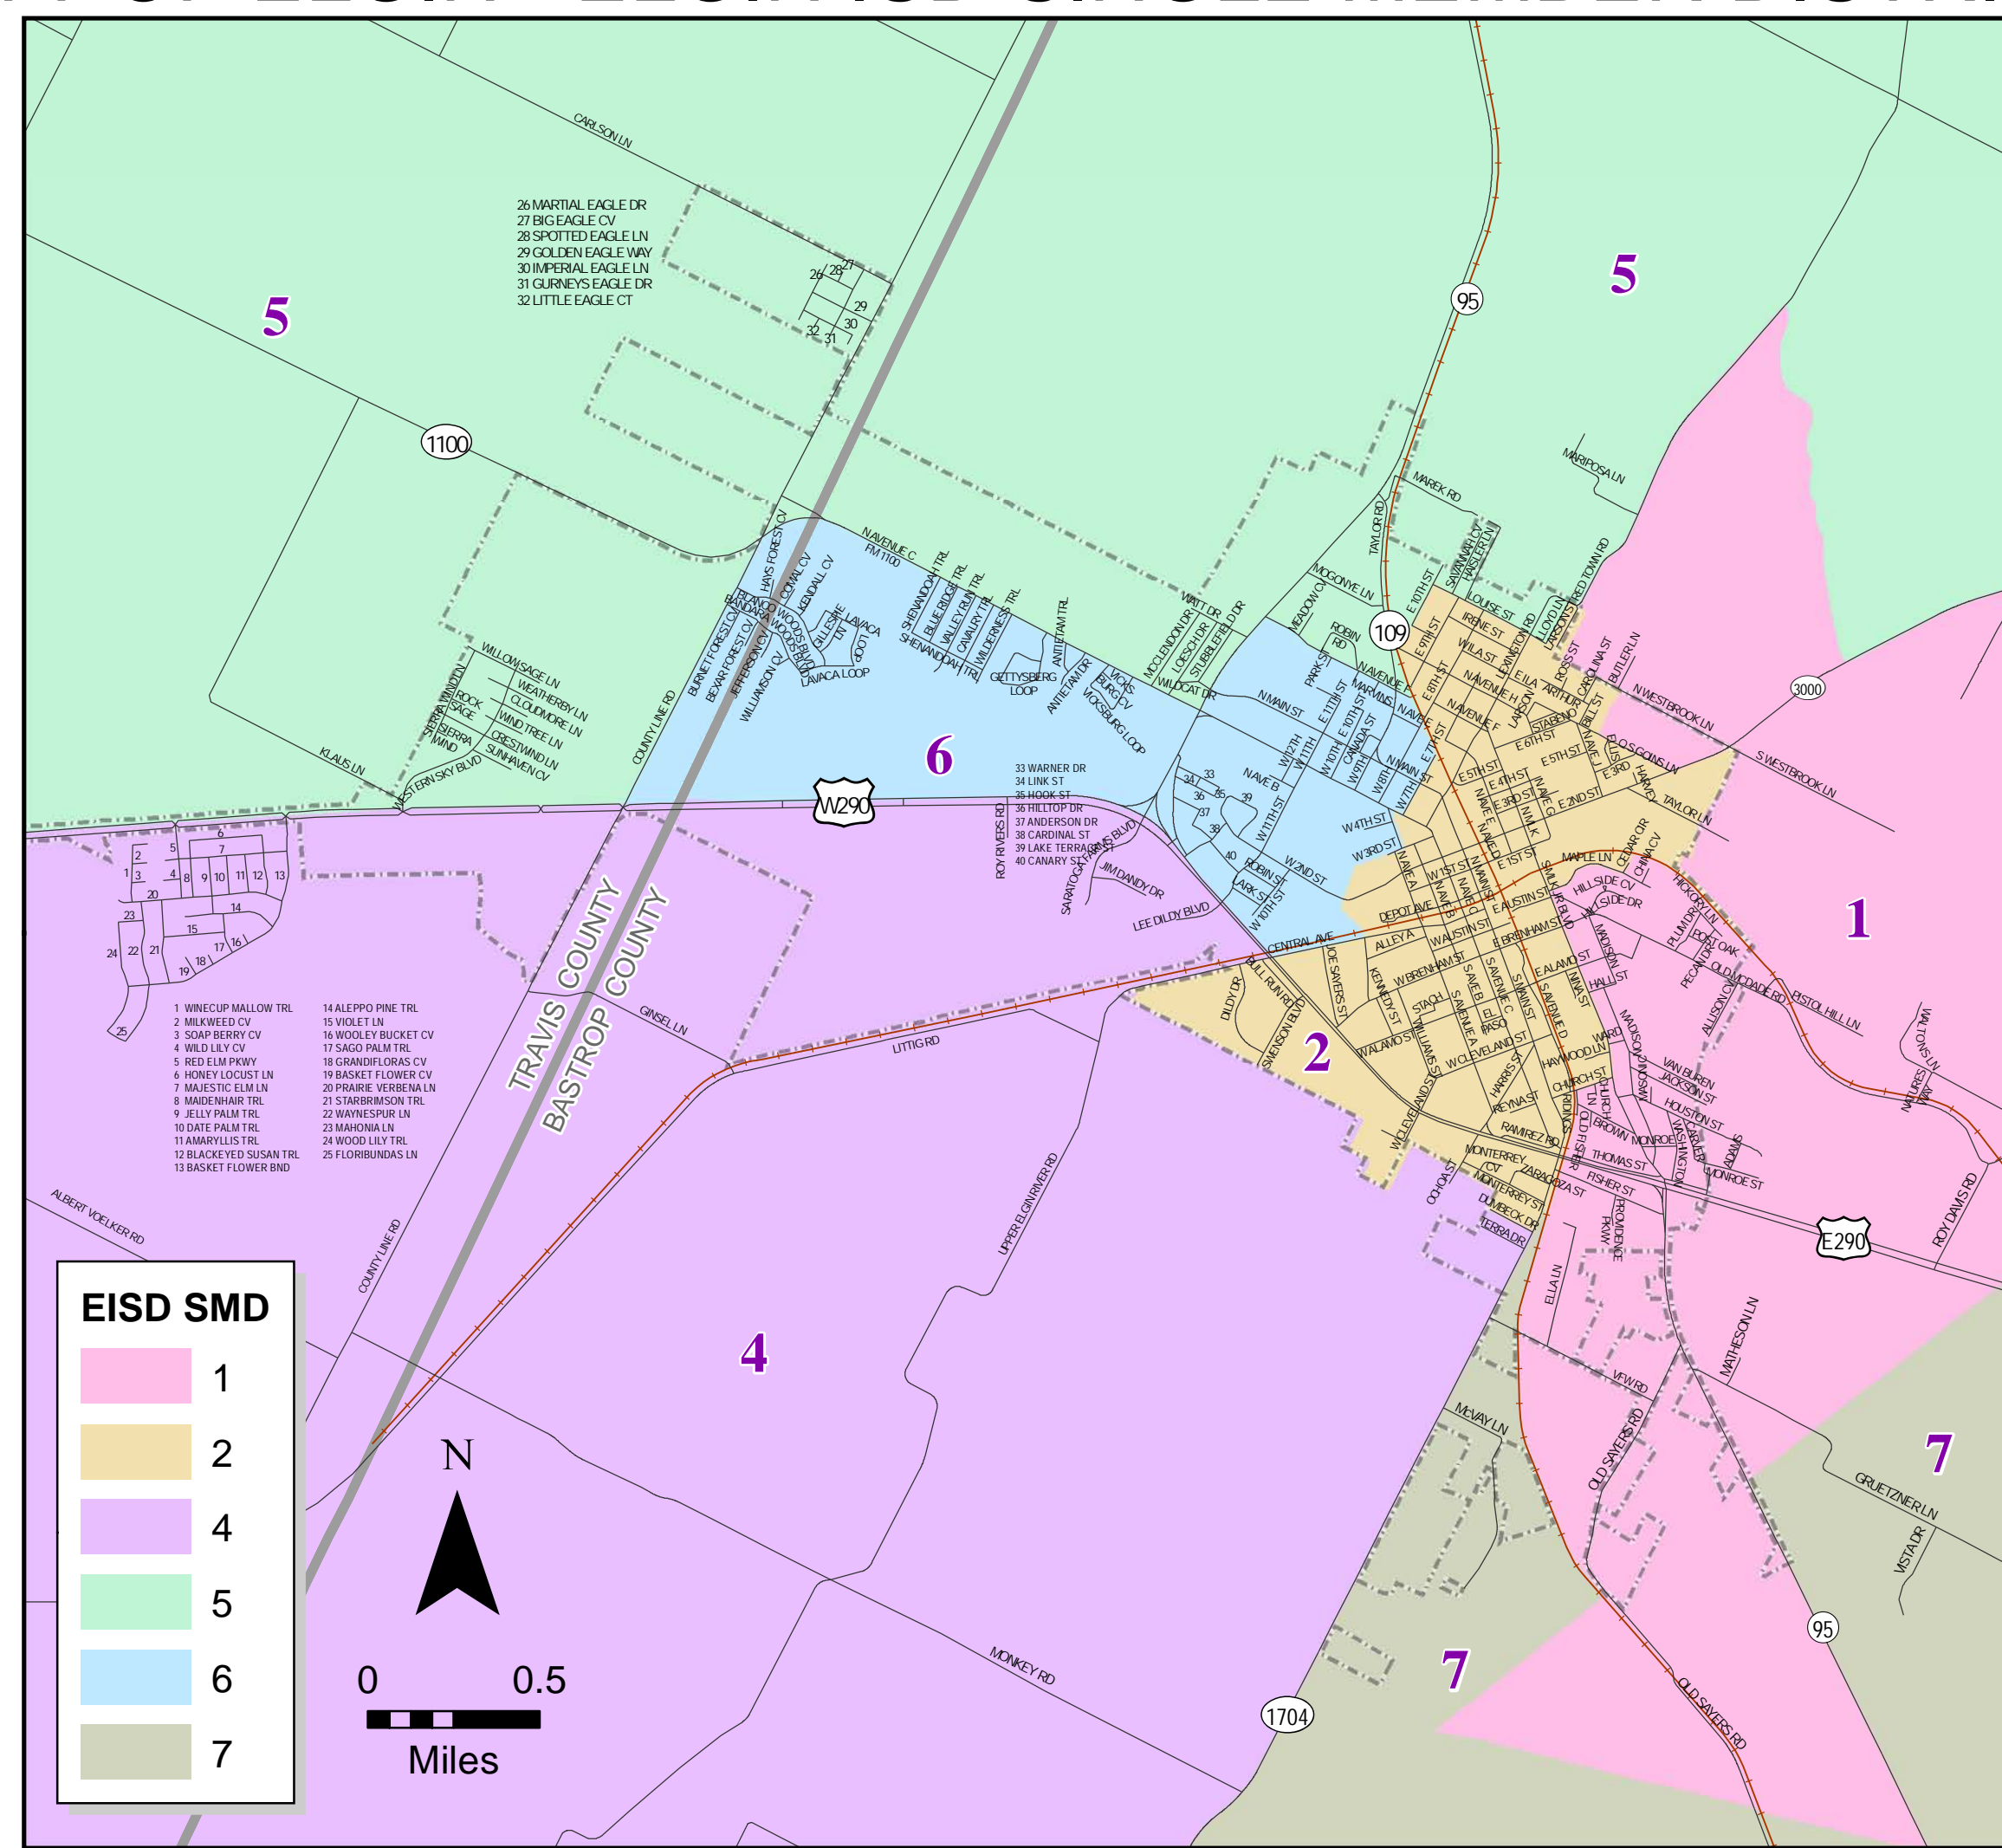

CITY OF ELGIN - CITY WARDS

CITY OF ELGIN - ELGIN ISD SINGLE MEMBER DISTRICTS

THE ARBORS AT DOGWOOD CREEK

CEDAR HILLS

ELGIN
ELGIN
 CITY OF
 INDEPENDENT SCHOOL DISTRICT

Elgin ISD Single Member District

City Wards

- City Limits
- County Line
- River/Lake
- US Highway
- State FM
- State Highway
- Local Street
- Other Roadway
- Rail Line

BASTROP COUNTY TEXAS

Map Created by Bastrop County on: 04/11/2017
 Bastrop County provides this map "as is" and assumes no liability for its completeness or accuracy. This product is for informational purposes and may not have been prepared for or be suitable for legal, engineering, or surveying purposes. It does not represent an on-the-ground survey and represents only the approximate relative location of property boundaries.