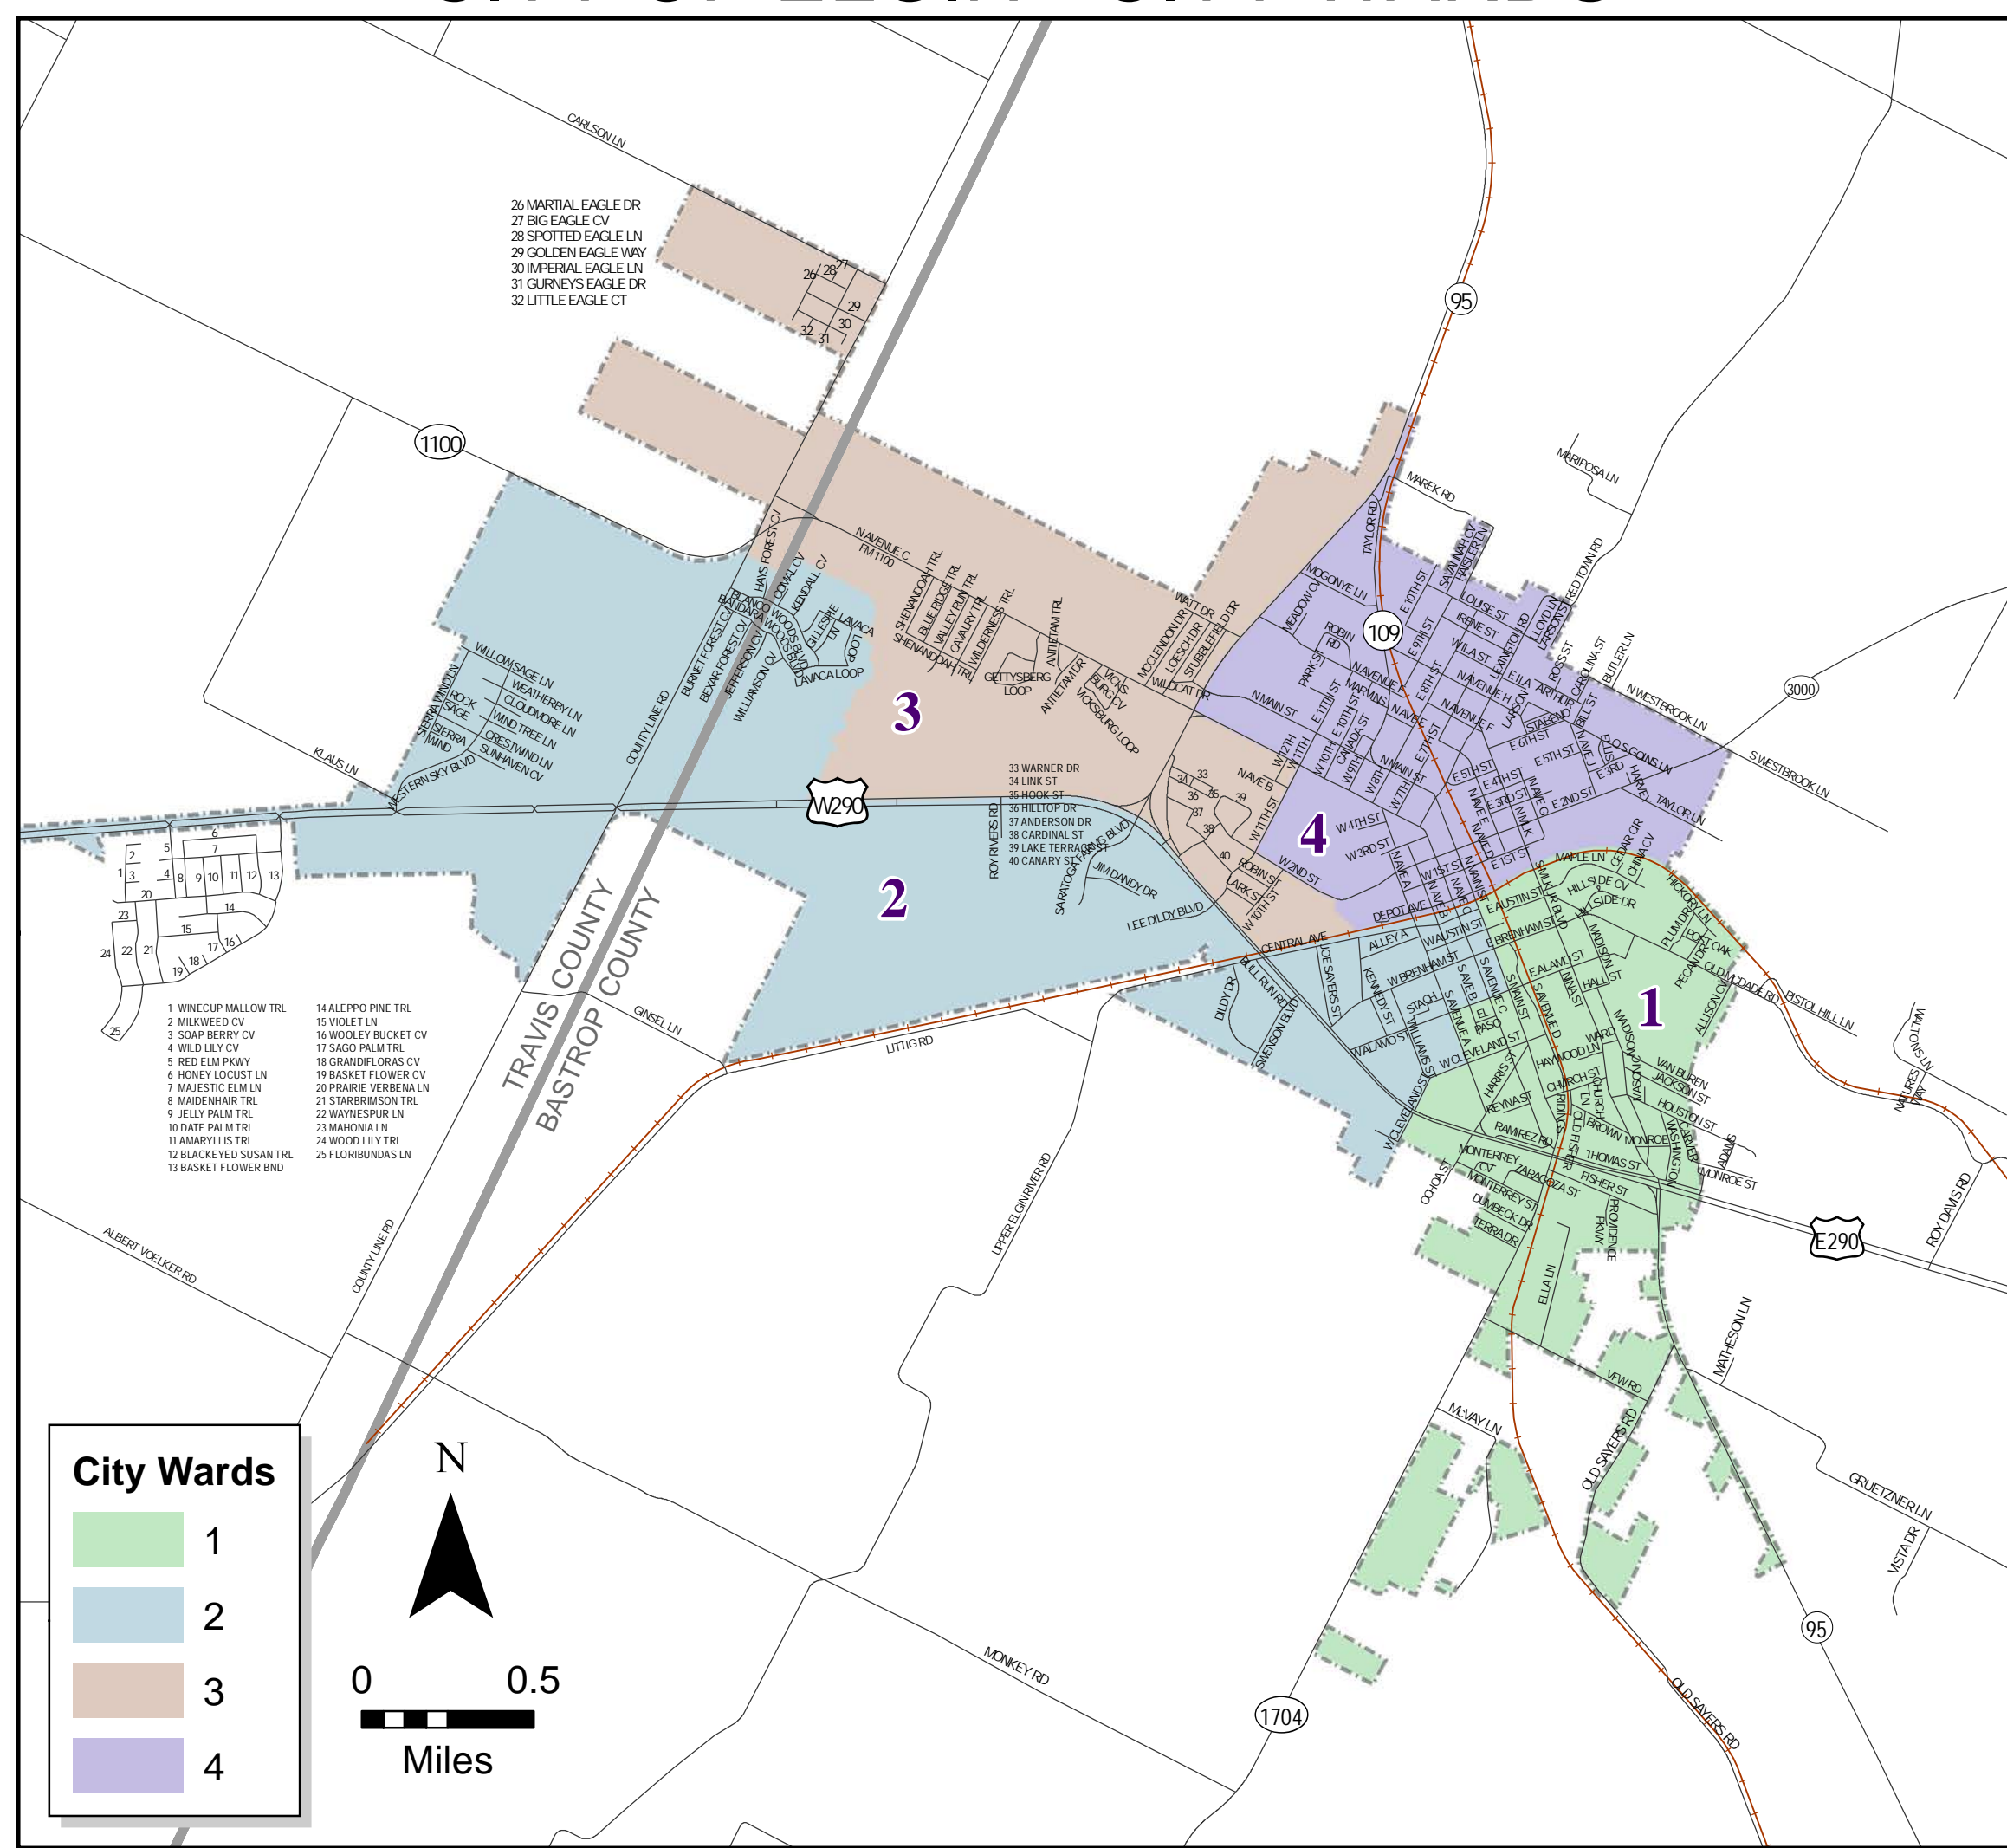

CITY OF ELGIN - CITY WARDS

CITY OF ELGIN - ELGIN ISD SINGLE MEMBER DISTRICTS

THE ARBORS AT DOGWOOD CREEK

CEDAR HILLS

ELGIN
ELGIN
 CITY OF
 INDEPENDENT SCHOOL DISTRICT

Elgin ISD Single Member District

City Wards

- City Limits
- County Line
- River/Lake
- US Highway
- State FM
- State Highway
- Local Street
- Other Roadway
- Rail Line

BASTROP COUNTY TEXAS

Map Created by Bastrop County on: 04/11/2017
 Bastrop County provides this map "as is" and assumes no liability for its completeness or accuracy. This product is for informational purposes and may not have been prepared for or be suitable for legal, engineering, or surveying purposes. It does not represent an on-the-ground survey and represents only the approximate relative location of property boundaries.