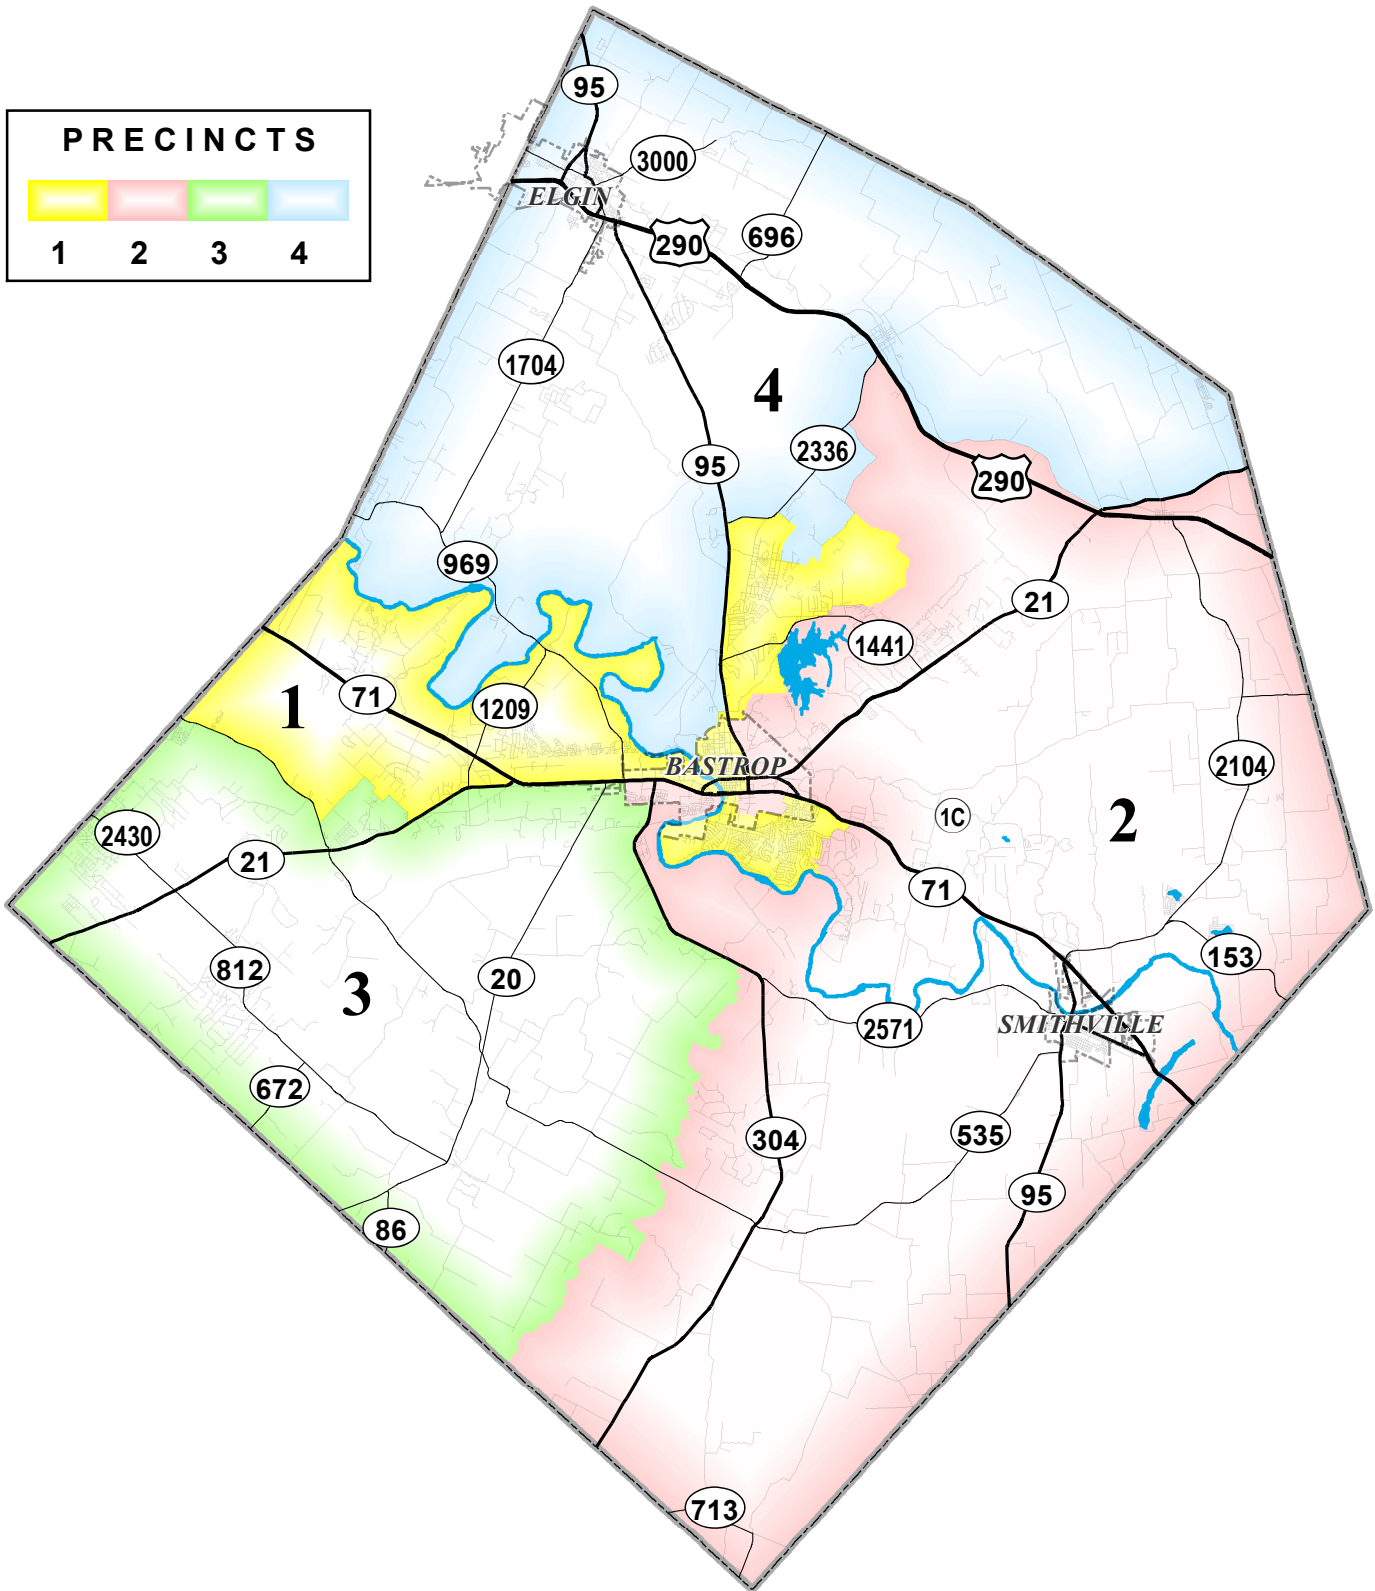

Commissioner, Justice of the Peace & Constable Precincts

**BASTROP
COUNTY
TEXAS**

Map Produced: 12/21/2022

Legend

- US Highway
- State Highway
- State FM Road
- City Limit
- County Line
- Water Feature

Bastrop County provides this map "as is" and assumes no liability for its completeness or accuracy. Information shown on this map is derived from public records that are constantly undergoing change. This product is for informational purposes and may not have been prepared for or be suitable for legal, engineering or surveying purposes. It does not represent an on-the-ground survey and represents only the approximate relative location of property boundaries.