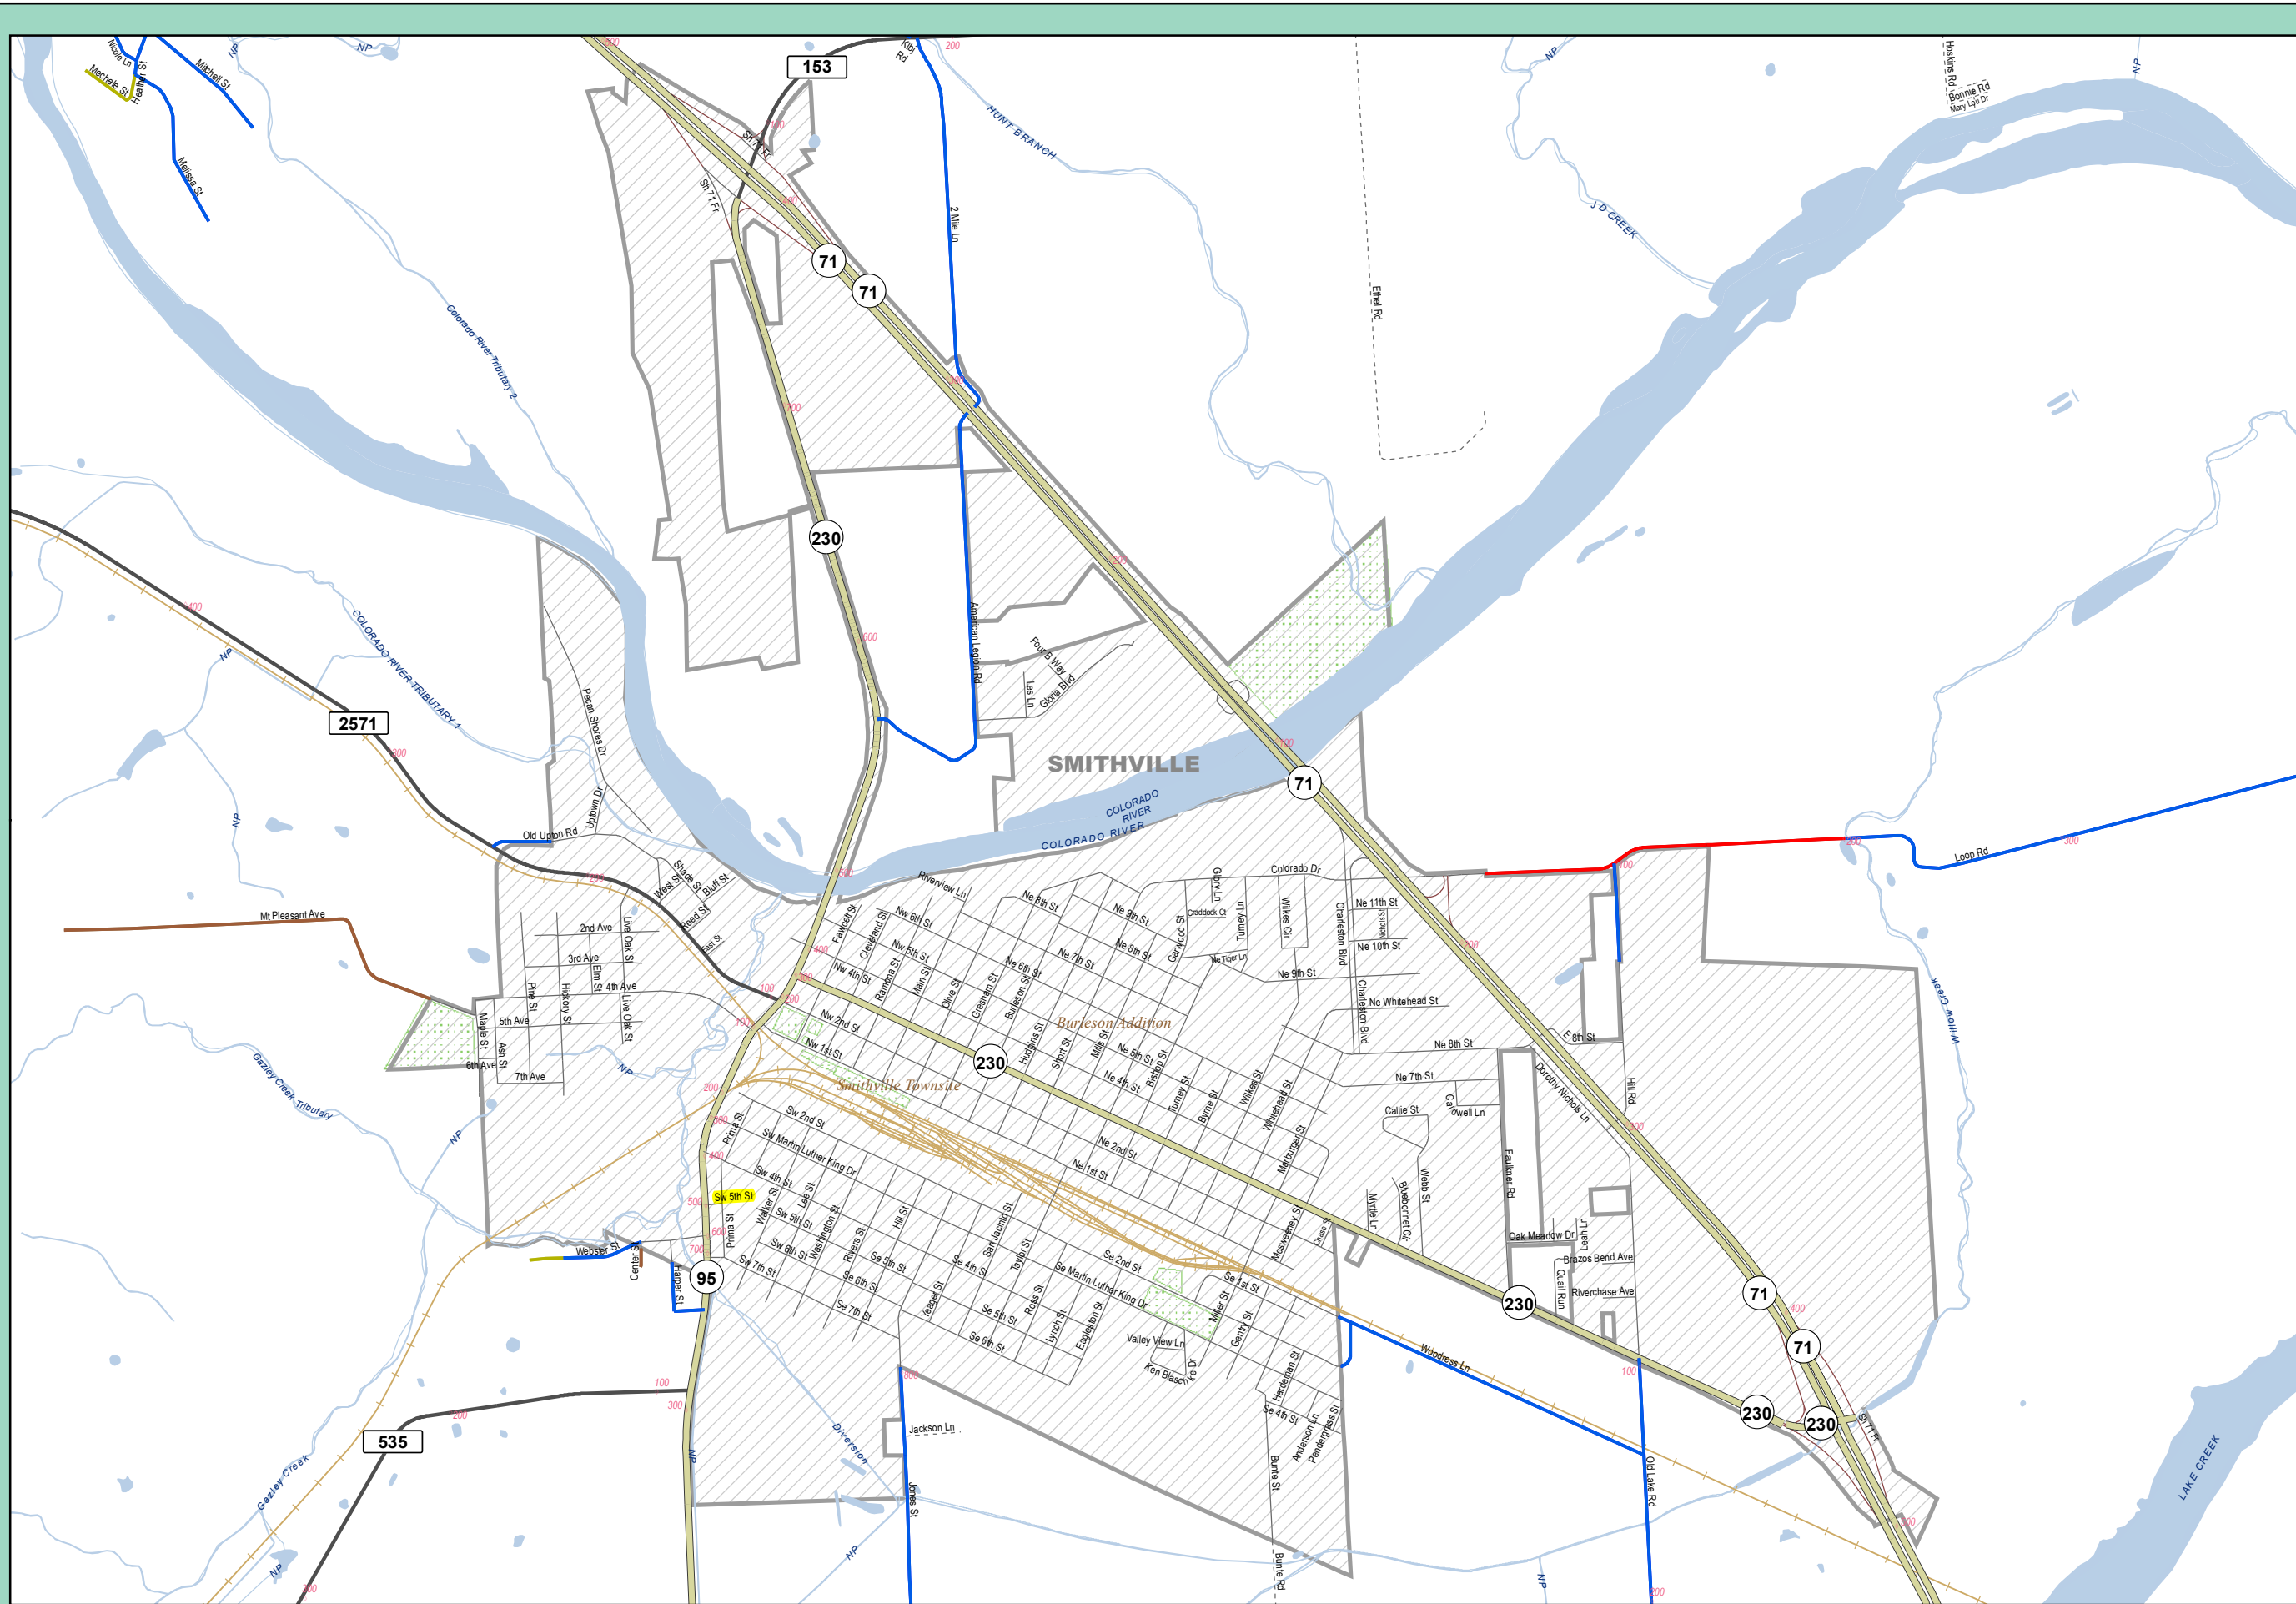

Bastrop County Locator
2023 Issue

Produced By: Bastrop County
Information Technology - GIS
Name: City of Smithville_c
Produced: 8/2/2023

Bastrop County provides this map "as is" and assumes no liability for its completeness or accuracy. Information shown on this map is derived from public records that are constantly undergoing change and do not replace a site survey. This product is for informational purposes and may not have been prepared for or be suitable for legal, engineering or surveying purposes. It does not represent an on-the-ground survey and represents only the approximate relative location of property boundaries.