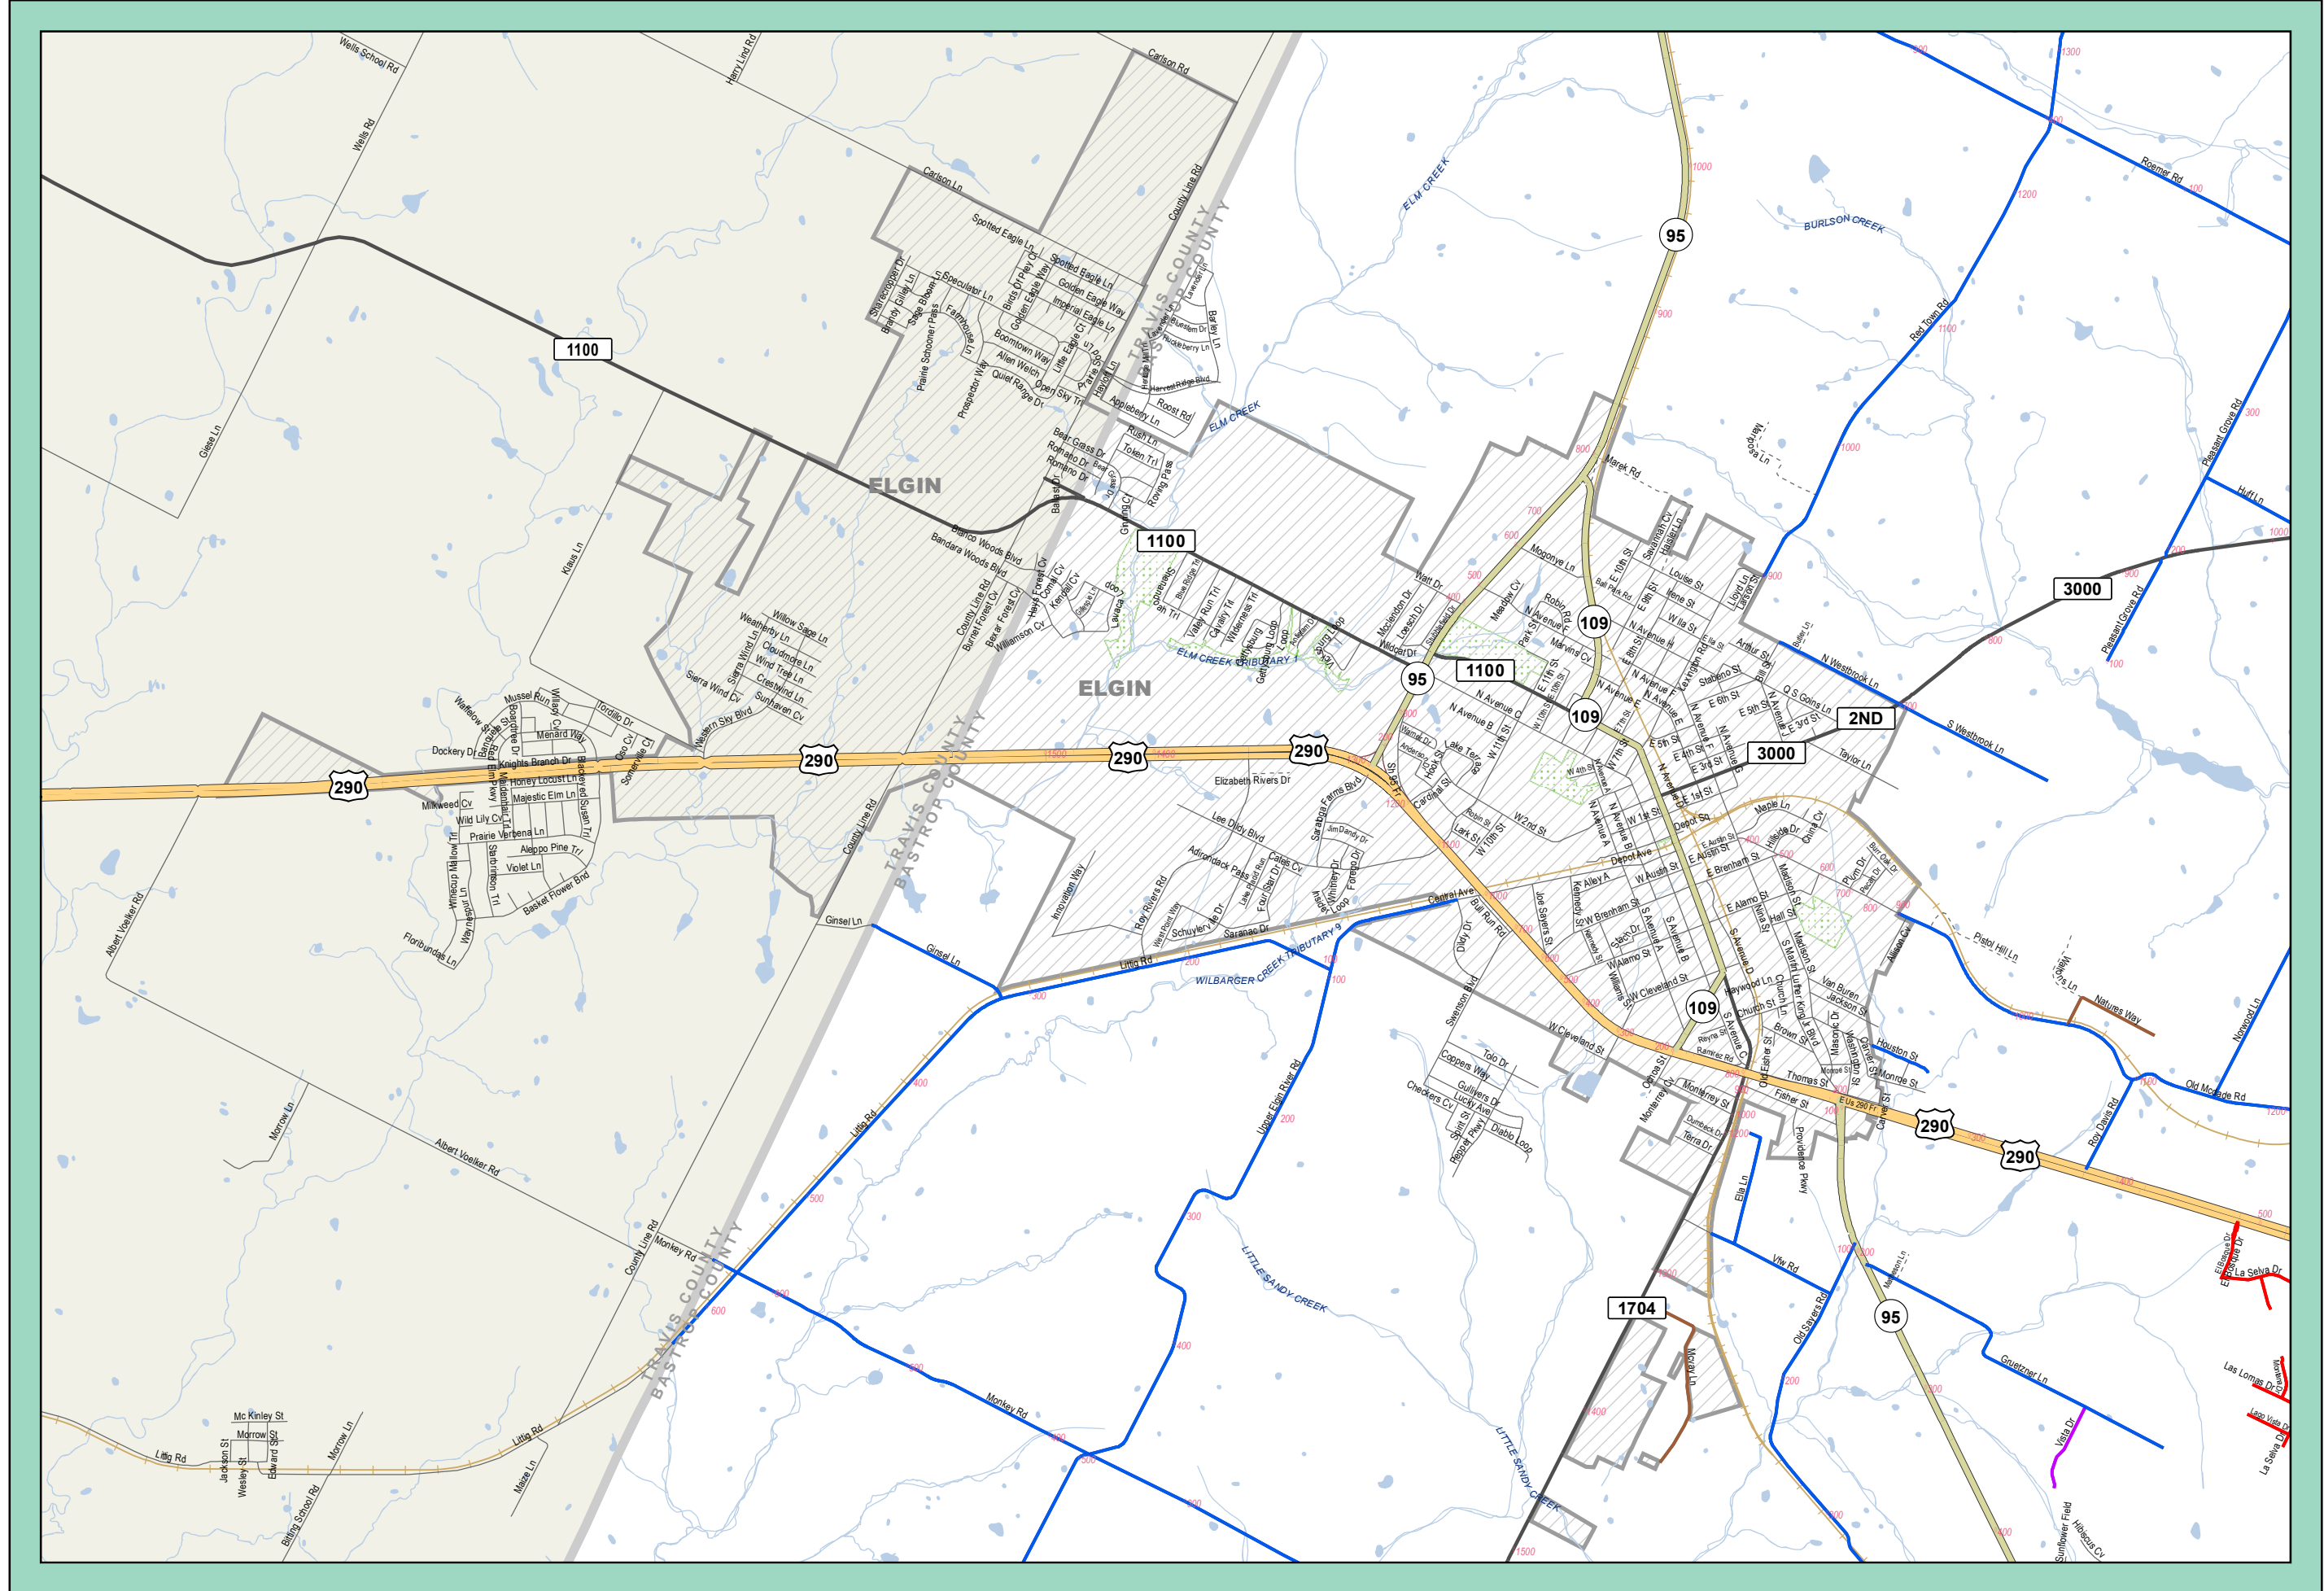

Bastrop County Locator
2023 Issue

Produced By: Bastrop County
Information Technology - GIS
Name: City of Elgin_c
Produced: 2/16/2023