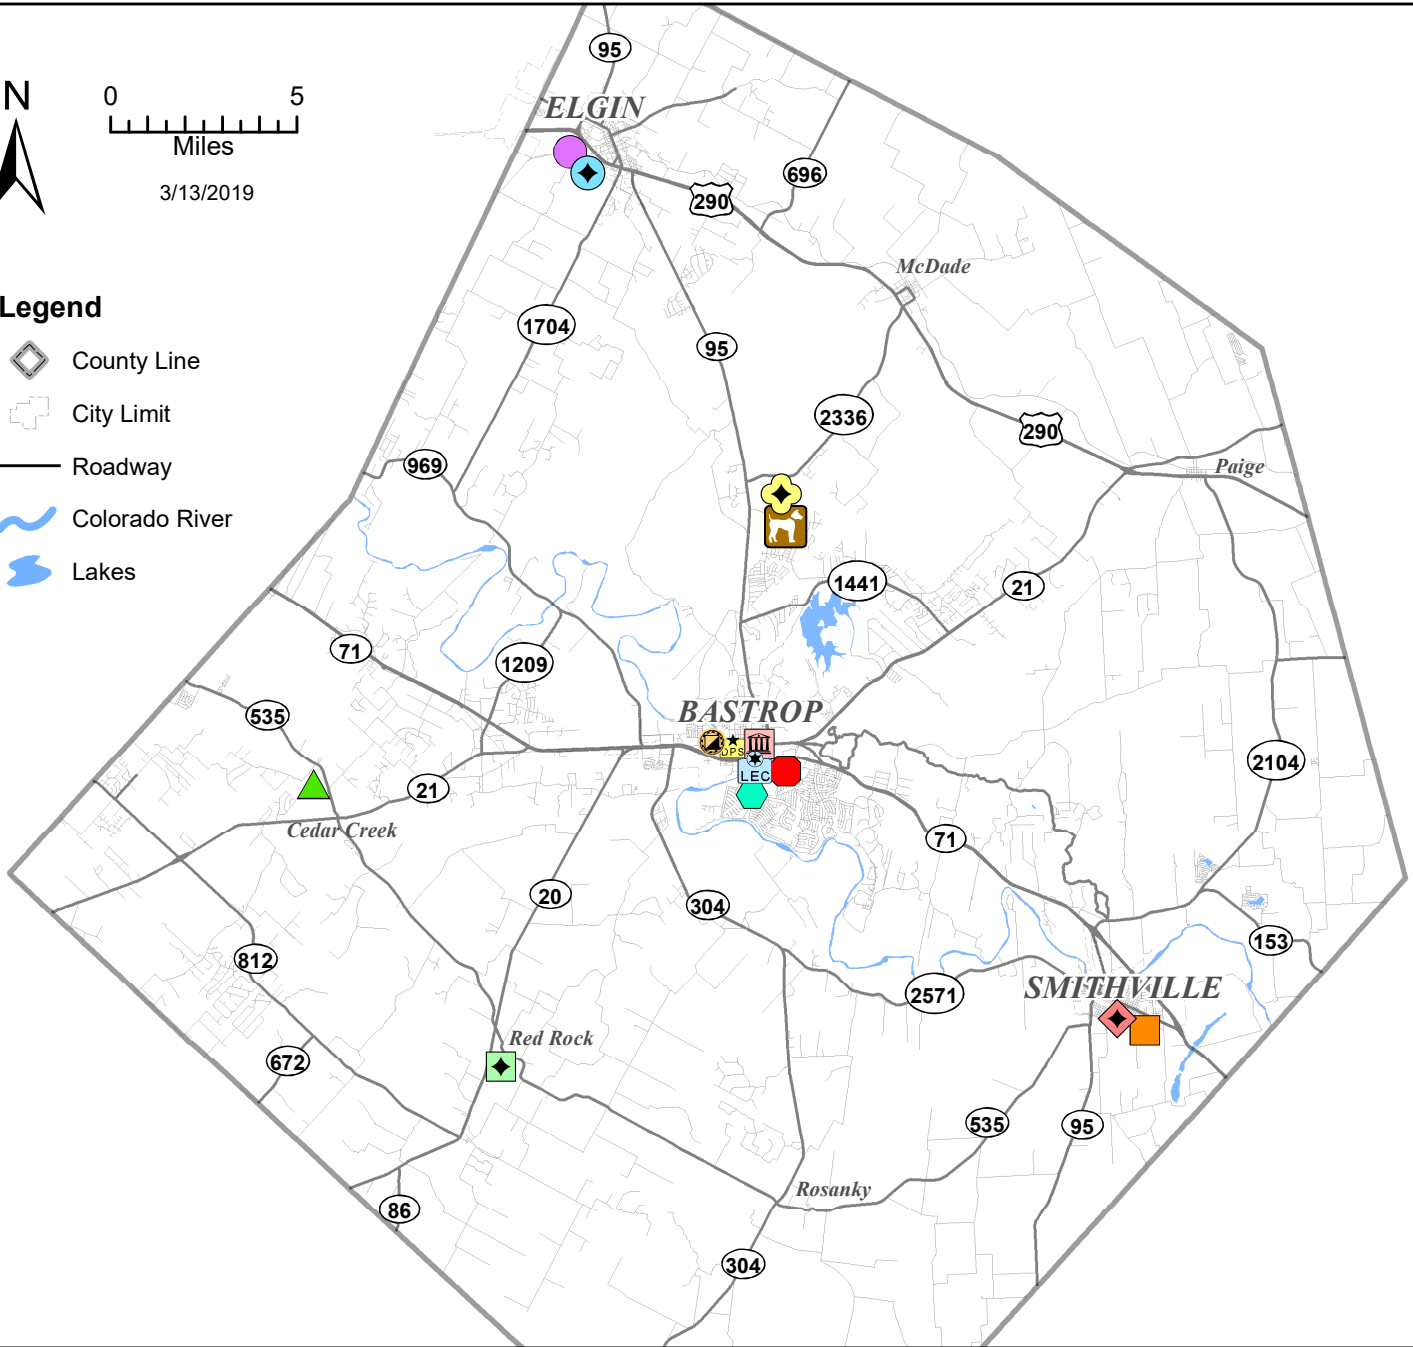

BASTROP COUNTY OFFICE LOCATIONS

3/13/2019

Legend

- County Line
- City Limit
- Roadway
- Colorado River
- Lakes

- | | |
|---|--|
| Courthouse Complex
804 Pecan St., Bastrop | Mike Fisher Building
1501 Business Park Dr., Bastrop |
| Animal Control
589 Cool Water Dr., Bastrop | Precinct 1 Barn
601 Cool Water Dr., Bastrop |
| Cedar Creek Annex
5785 FM 535, Cedar Creek | Precinct 2 Barn
911 SE MLK Dr., Smithville |
| Dept. of Public Safety
305 Eskew St., Bastrop | Precinct 3 Barn
192 Fohn Rd., Red Rock |
| Elgin Annex
1125 Dildy Dr., Elgin | Precinct 4 Barn
1133 Dildy Dr., Elgin |
| Grady Tuck Building
104 Loop 150 West, Bastrop | Smithville Annex
1624 NE Loop 230, Smithville |
| Law Enforcement Center
200 Jackson St., Bastrop | Tax Assessor/Dev. Servs.
211 Jackson St., Bastrop |

Bastrop County provides this map "as is" and assumes no liability for its completeness or accuracy. Information shown on this map is derived from public records that are constantly undergoing change. This product is for informational purposes and may not have been prepared for or be suitable for legal, engineering or surveying purposes. It does not represent an on-the-ground survey and represents only the approximate relative location of property boundaries.

BASTROP COUNTY OFFICE LOCATIONS

Animal Control
589 Cool Water Dr., Bastrop

To FM 2336

To State Highway 95

Cedar Creek Annex
5785 FM 535, Cedar Creek

To State Highway 21

Dept. of Public Safety
305 Eskew St., Bastrop

Colorado River

Elgin Annex
1125 Dildy Dr., Elgin

W 11TH

SWENSON BLVD

290

Grady Tuck Building
104 Loop 150 West, Bastrop

Colorado River

LOOP 150