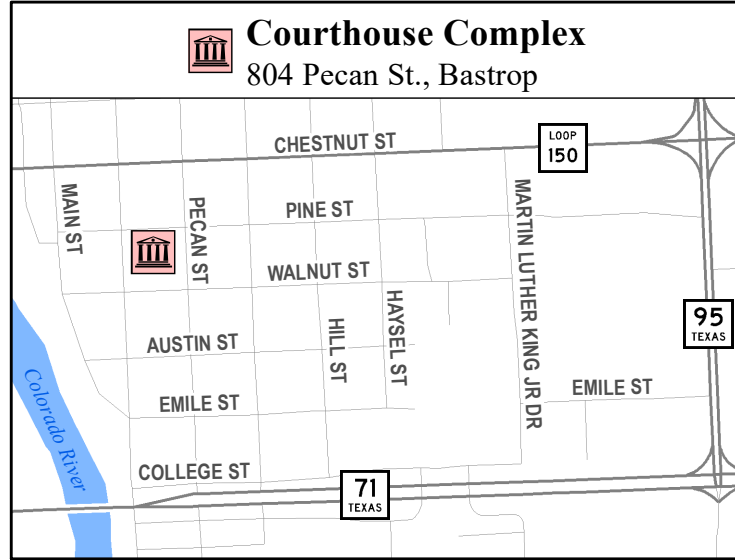

BASTROP COUNTY OFFICE LOCATIONS

3/13/2019

Legend

- County Line
- City Limit
- Roadway
- Colorado River
- Lakes

- | | |
|---|--|
| Courthouse Complex
804 Pecan St., Bastrop | Mike Fisher Building
1501 Business Park Dr., Bastrop |
| Animal Control
589 Cool Water Dr., Bastrop | Precinct 1 Barn
601 Cool Water Dr., Bastrop |
| Cedar Creek Annex
5785 FM 535, Cedar Creek | Precinct 2 Barn
911 SE MLK Dr., Smithville |
| Dept. of Public Safety
305 Eskew St., Bastrop | Precinct 3 Barn
192 Fohn Rd., Red Rock |
| Elgin Annex
1125 Dildy Dr., Elgin | Precinct 4 Barn
1133 Dildy Dr., Elgin |
| Grady Tuck Building
104 Loop 150 West, Bastrop | Smithville Annex
1624 NE Loop 230, Smithville |
| Law Enforcement Center
200 Jackson St., Bastrop | Tax Assessor/Dev. Servs.
211 Jackson St., Bastrop |

Bastrop County provides this map "as is" and assumes no liability for its completeness or accuracy. Information shown on this map is derived from public records that are constantly undergoing change. This product is for informational purposes and may not have been prepared for or be suitable for legal, engineering or surveying purposes. It does not represent an on-the-ground survey and represents only the approximate relative location of property boundaries.

BASTROP COUNTY OFFICE LOCATIONS

Animal Control
589 Cool Water Dr., Bastrop

To FM 2336

To State Highway 95

Cedar Creek Annex
5785 FM 535, Cedar Creek

To State Highway 21

Dept. of Public Safety
305 Eskew St., Bastrop

Colorado River

Elgin Annex
1125 Dildy Dr., Elgin

W 11TH

SWENSON BLVD

290

Grady Tuck Building
104 Loop 150 West, Bastrop

Colorado River

LOOP 150