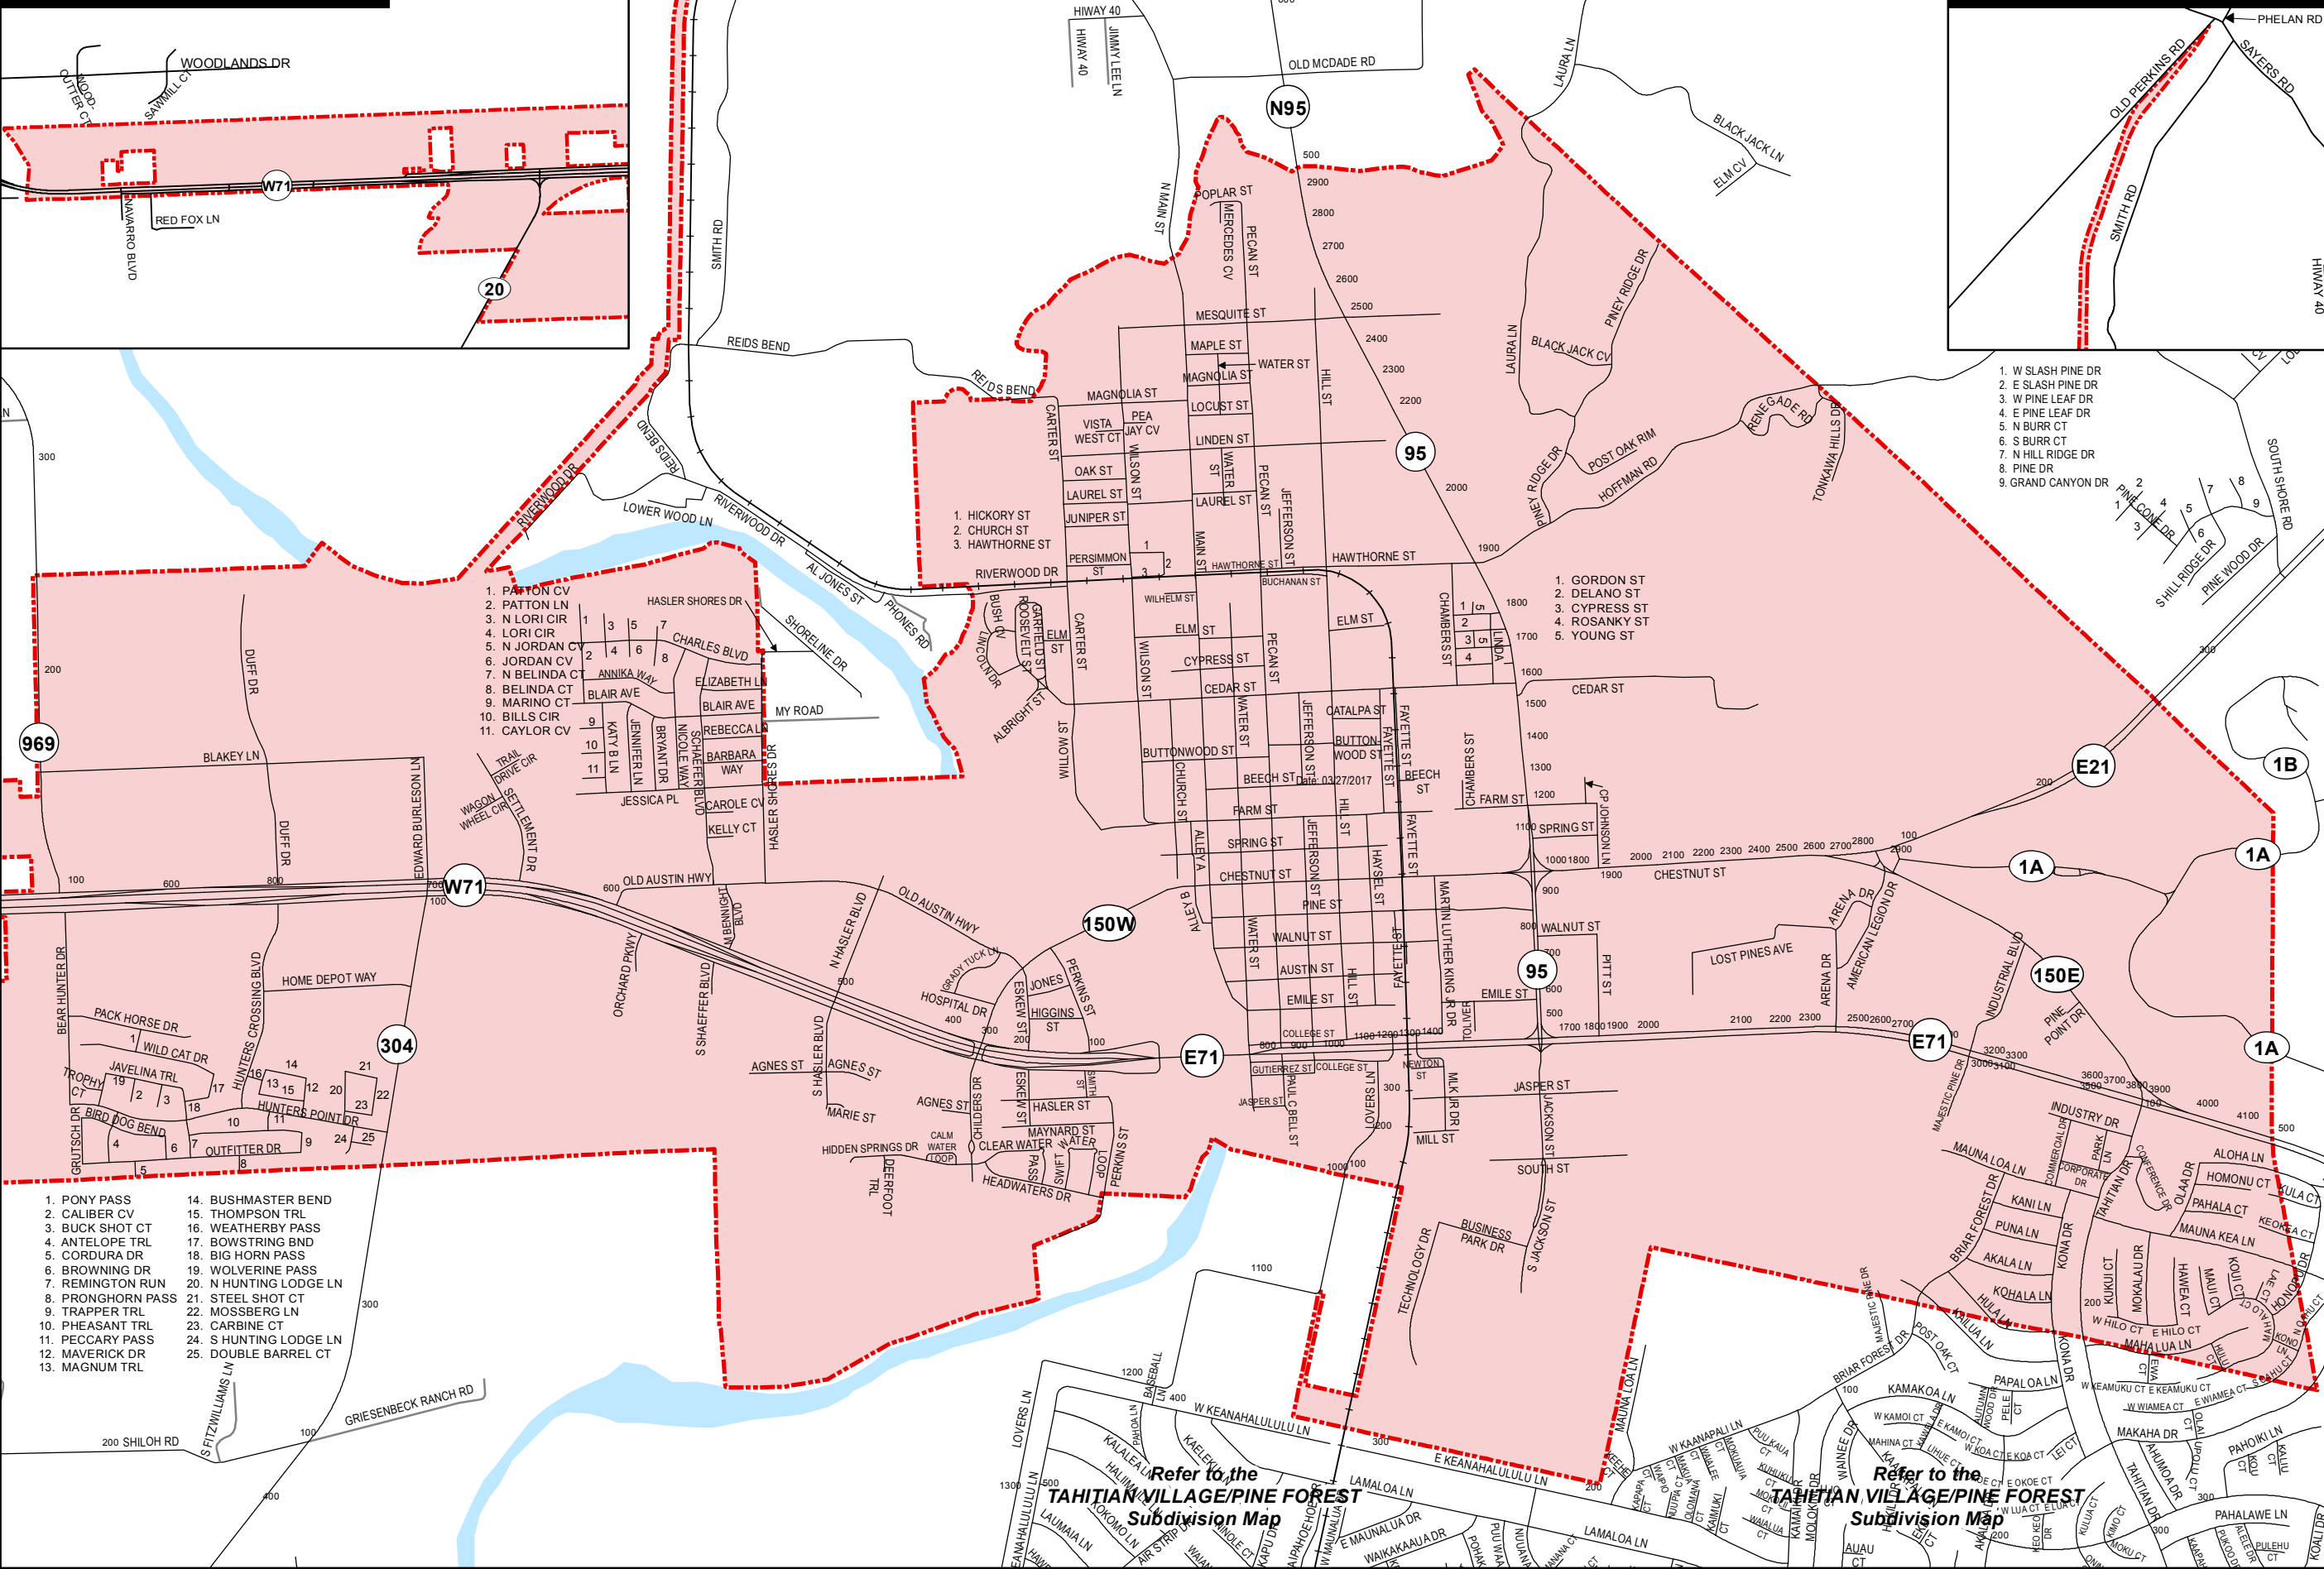

Western City of Bastrop

Northern City of Bastrop

- 1. W SLASH PINE DR
- 2. E SLASH PINE DR
- 3. W PINE LEAF DR
- 4. E PINE LEAF DR
- 5. N BURR CT
- 6. S BURR CT
- 7. N HILL RIDGE DR
- 8. PINE DR
- 9. GRAND CANYON DR

- 1. PATTON CV
- 2. PATTON LN
- 3. N LORI CIR
- 4. LORI CIR
- 5. N JORDAN CV
- 6. JORDAN CV
- 7. N BELINDA CT
- 8. BELINDA CT
- 9. MARINO CT
- 10. BILLS CIR
- 11. CAYLOR CV

- 1. HICKORY ST
- 2. CHURCH ST
- 3. HAWTHORNE ST

- 1. GORDON ST
- 2. DELANO ST
- 3. CYPRESS ST
- 4. ROSANKY ST
- 5. YOUNG ST

- 1. PONY PASS
- 2. CALIBER CV
- 3. BUCK SHOT CT
- 4. ANTELOPE TRL
- 5. CORDURA DR
- 6. BROWNING DR
- 7. REMINGTON RUN
- 8. PRONGHORN PASS
- 9. TRAPPER TRL
- 10. PHEASANT TRL
- 11. PECCARY PASS
- 12. MAVERICK DR
- 13. MAGNUM TRL

CITY OF BASTROP